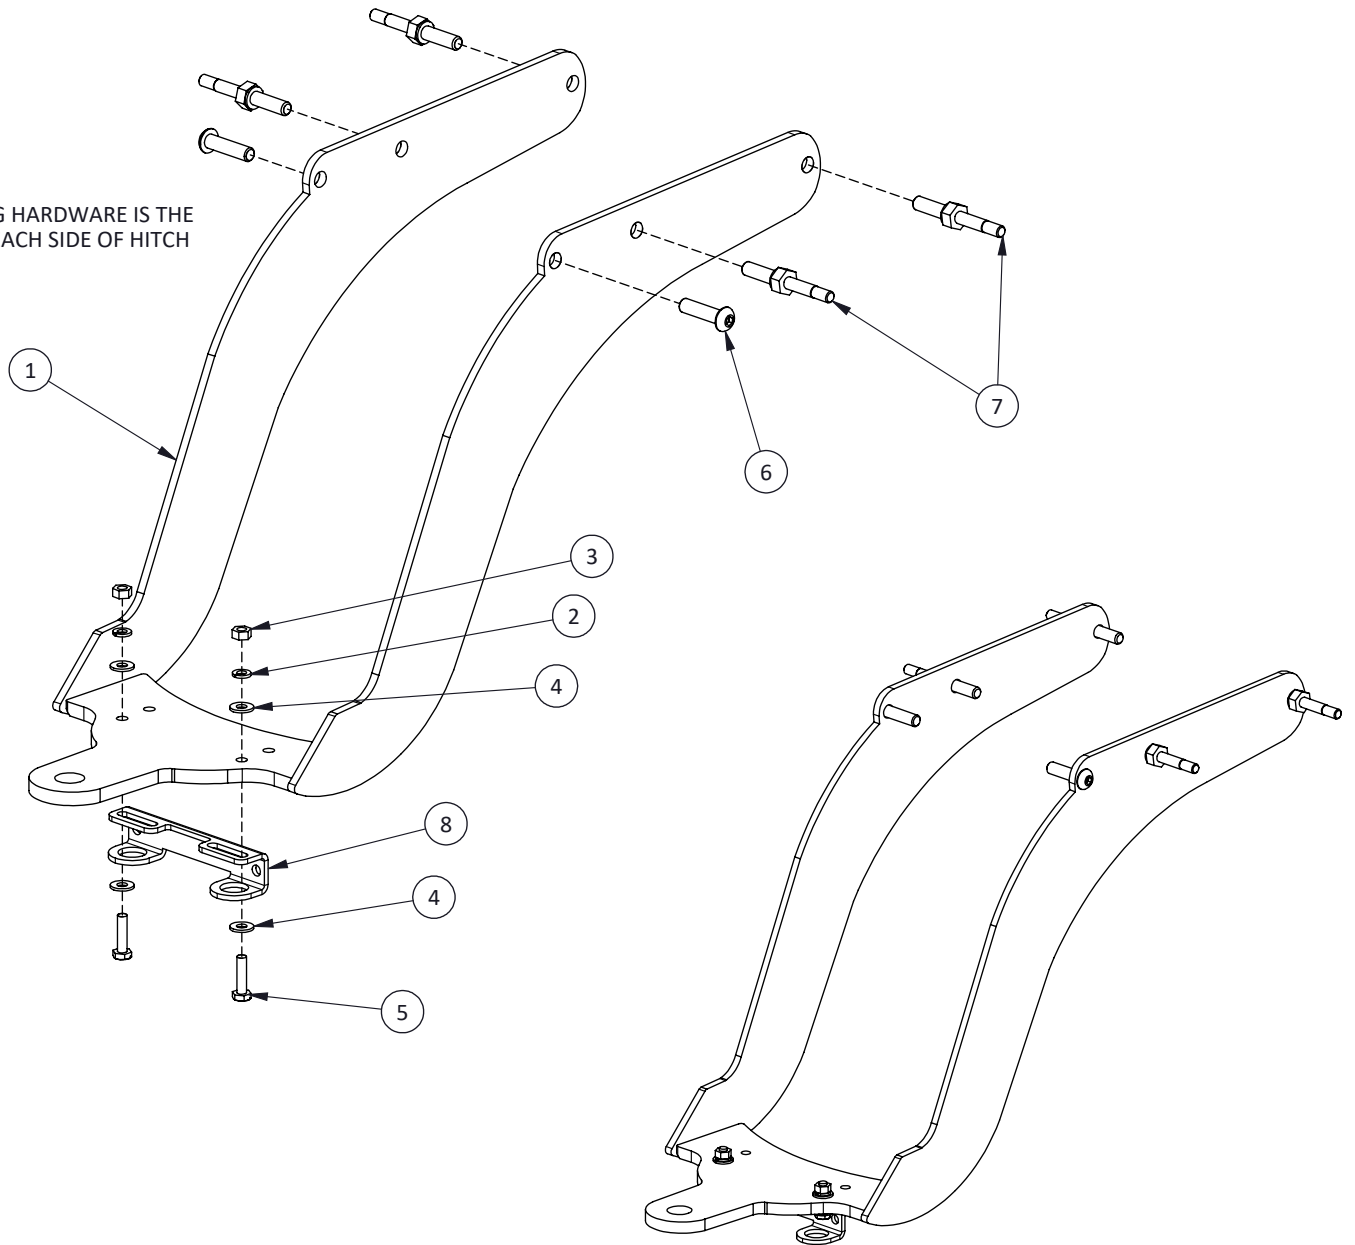

## H15143 HD HERITAGE ST CLASSIC '03-'08 HITCH

ITEM NO.	PART NUMBER	QTY.	DESCRIPTION
1	H15140	1	HERITAGE FATBOY '00+ HITCH
2	H17003	2	WASHER, 1/4" SPLIT-LOCK, ZN
3	H17004	2	NUT, 1/4"-20 HEX, ZN
4	H17008	4	WASHER, 1/4" FLAT USS, ZINC
5	H17019	2	BOLT, 1/4"-20 X 1 HEX, GR5 ZN
6	H17119	2	BOLT, 3/8"-16 X 1-1/2 BHCS, CHROME
7	H17430	4	SPEC. BOLT, MACH'D, LTH 3.13, ZINC
8	H19900	1	TOW HOOK/MUDFLAP BRACKET

MOUNTING HARDWARE IS THE SAME ON EACH SIDE OF HITCH

ASSEMBLED VIEW

HDW2943  
REVA ECO 1611

REPRODUCTION IN PART OR AS A WHOLE WITHOUT THE WRITTEN PERMISSION OF HITCHDOC, MFG. IS PROHIBITED.

**\*ALWAYS CHECK BOLT LENGTH FOR TIRE CLEARANCE\***