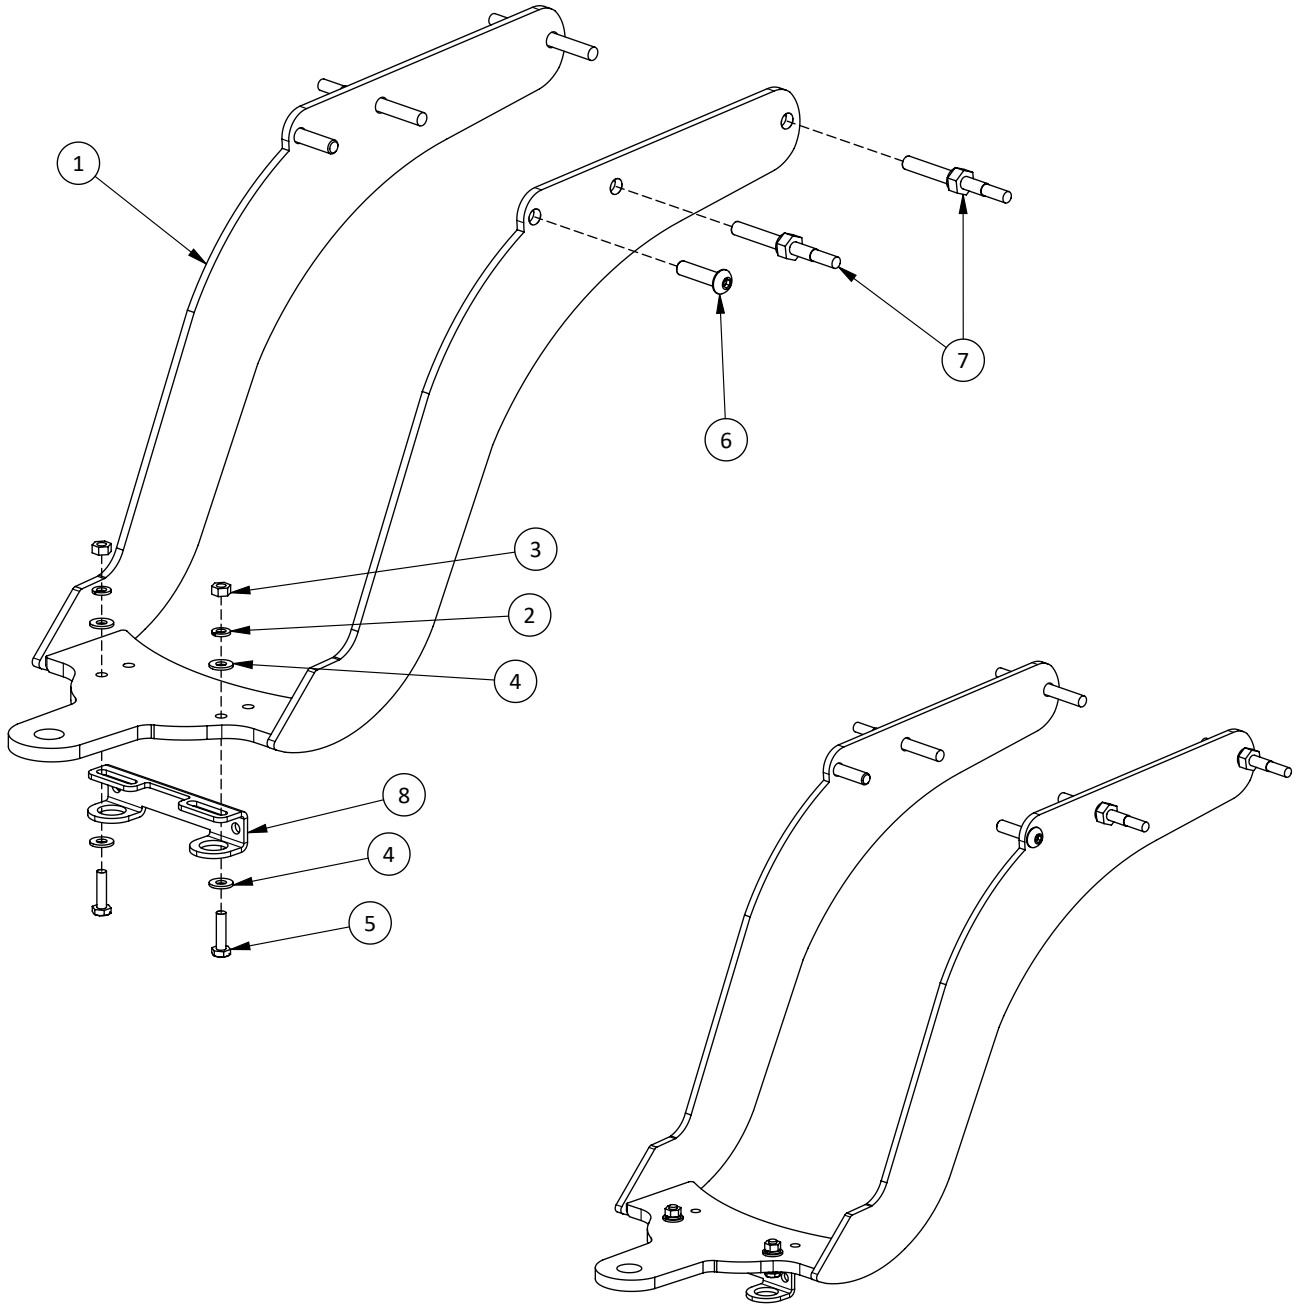

HD HERITAGE ST CLASSIC '01 - '02 HITCH

ITEM NO.	PART NUMBER	QTY.	DESCRIPTION
1	H15140	1	HERITAGE FATBOY '00+ HITCH
2	H17003	2	WASHER, 1/4" SPLIT-LOCK, ZN
3	H17004	2	NUT, 1/4"-20 HEX, ZN
4	H17008	4	WASHER, FLAT 1/4" USS, ZINC
5	H17019	2	BOLT, 1/4"-20 X 1 HEX, GR5 ZN
6	H17119	2	BOLT, 3/8"-16 X 1-1/2 BHCS, CHROME
7	H17400	4	SPEC. BOLT, MACH'D, LTH 3.68, ZINC
8	H19900	1	TOW HOOK/MUDFLAP BRACKET

ASSEMBLED VIEW

HDW2942
REVA ECO 1611

REPRODUCTION IN PART OR AS A WHOLE WITHOUT THE WRITTEN PERMISSION OF HITCHDOC, MFG. IS PROHIBITED.

ALWAYS CHECK BOLT LENGTH FOR TIRE CLEARANCE