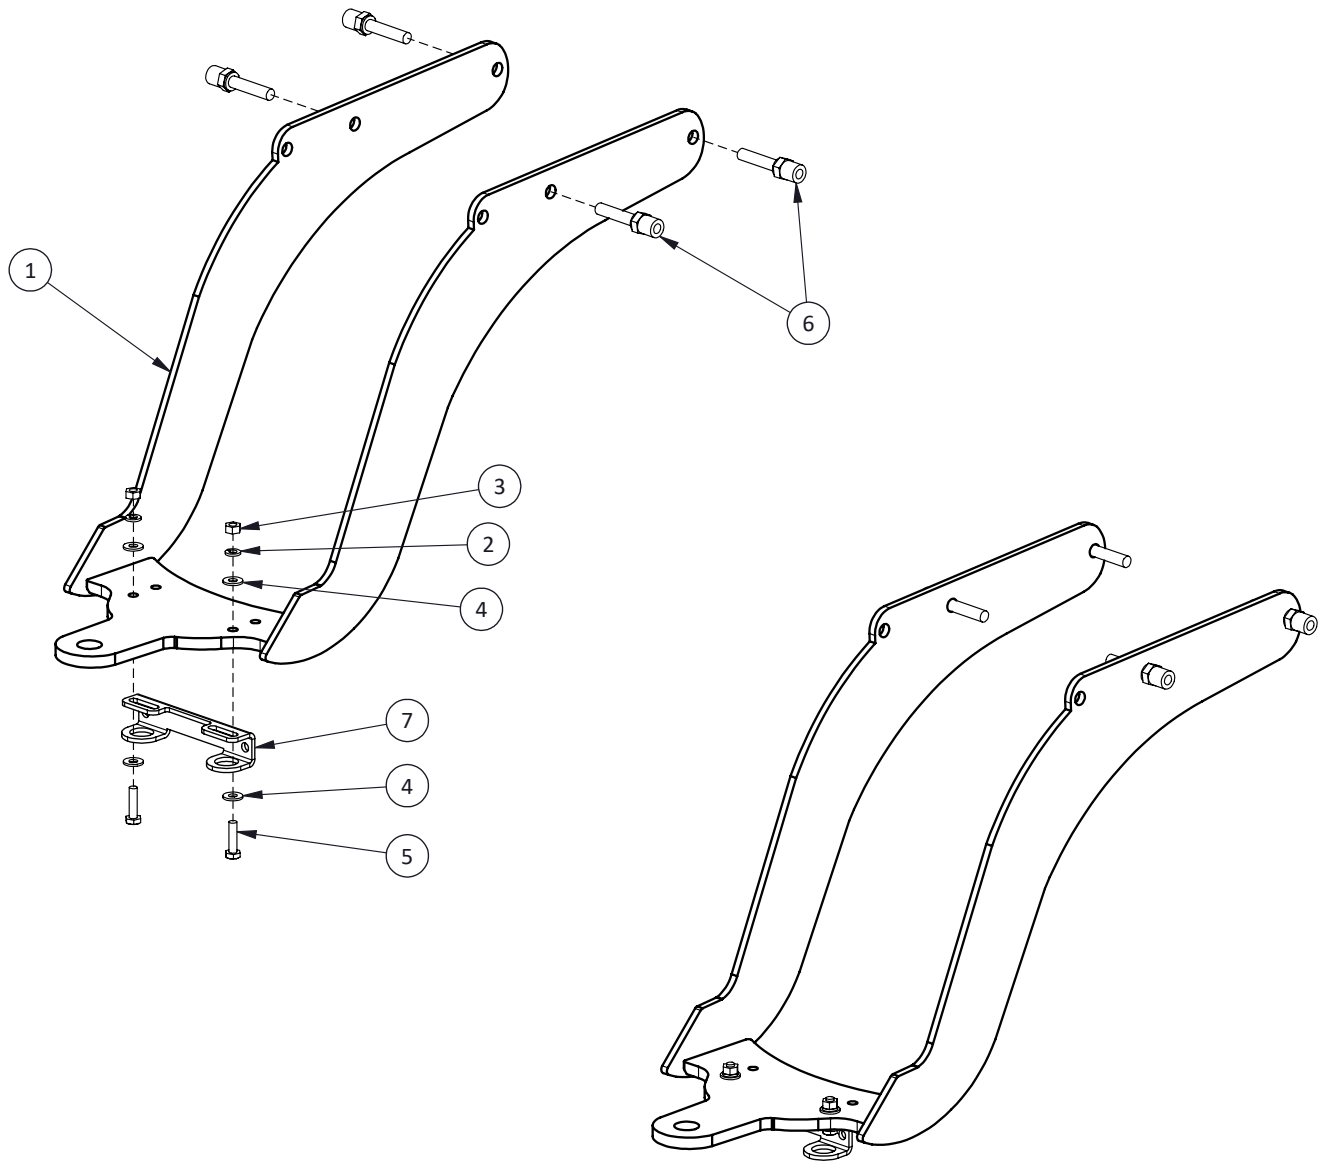

H15110 HERITAGE CLASSIC '94-'96

ITEM NO.	PART NUMBER	QTY.	DESCRIPTION
1	H15100C	1	HERITAGE HITCH, CHROMED
2	H17003	2	WASHER, 1/4" SPLIT-LOCK, ZN
3	H17004	2	NUT, 1/4"-20 HEX, ZN
4	H17008	4	WASHER, 1/4" FLAT USS, ZINC
5	H17019	2	BOLT, 1/4"-20 X 1 HEX, GR5 ZN
6	H17410	4	HITCH MOUNT BOLT
7	H19914	1	TOW HOOK/MUDFLAP BRACKET

MOUNTING HARDWARE IS THE SAME ON EACH SIDE OF HITCH

ASSEMBLED VIEW

HDW3102
REVA ECO 1611

REPRODUCTION IN PART OR AS A WHOLE WITHOUT THE WRITTEN PERMISSION OF HITCHDOC, MFG. IS PROHIBITED.

ALWAYS CHECK BOLT LENGTH FOR TIRE CLEARANCE